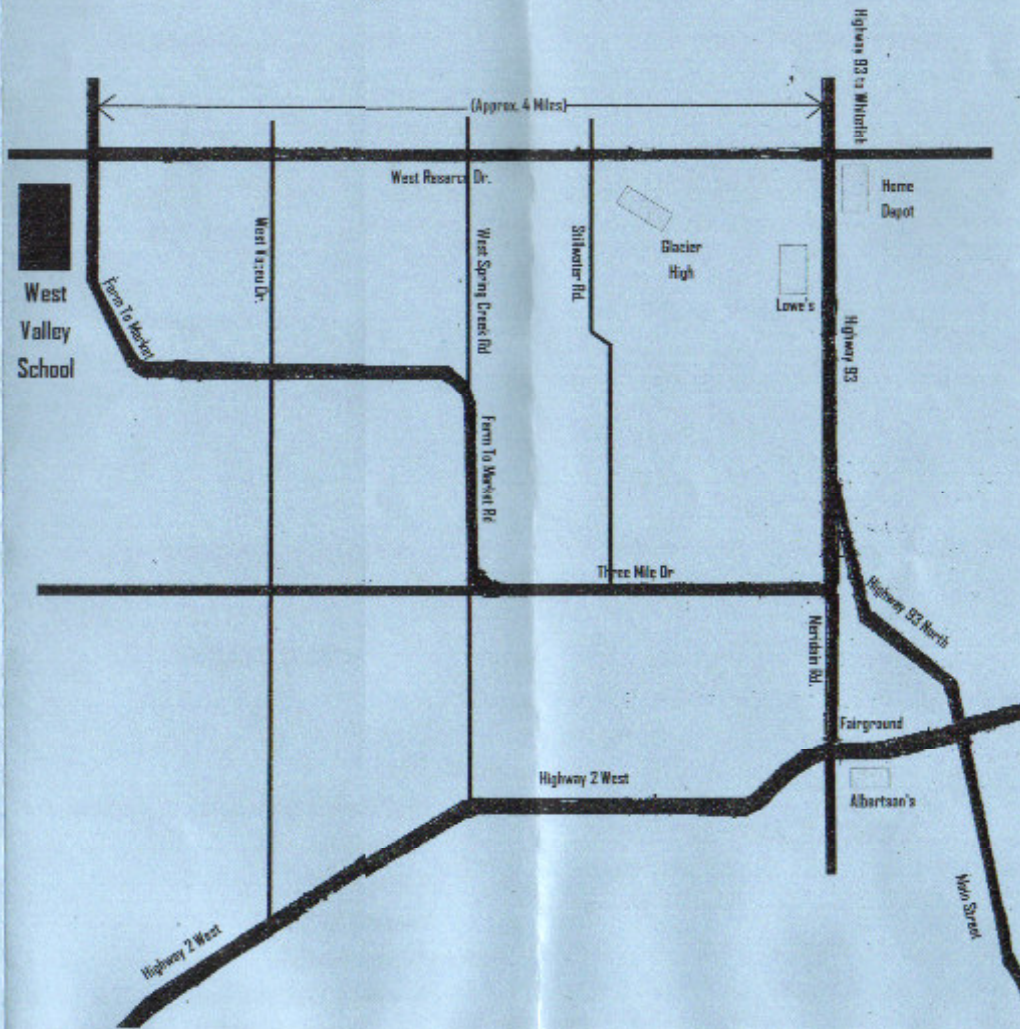

FREE
RV Parking
(self-contained)
at the school after
4:00 p.m.
Showers available
on site

2008 Convention Committee
Welcomes You

37th MONTANA STATE Square & Round Dance Convention

REMEMBER WHEN...
DANCING WAS GREAT
KALISPELL IN 2008

Memorial Day Weekend
May 23, 24, 25 & 26, 2008

West Valley School
2290 Farm to Market Rd
Kalispell, MT 59901